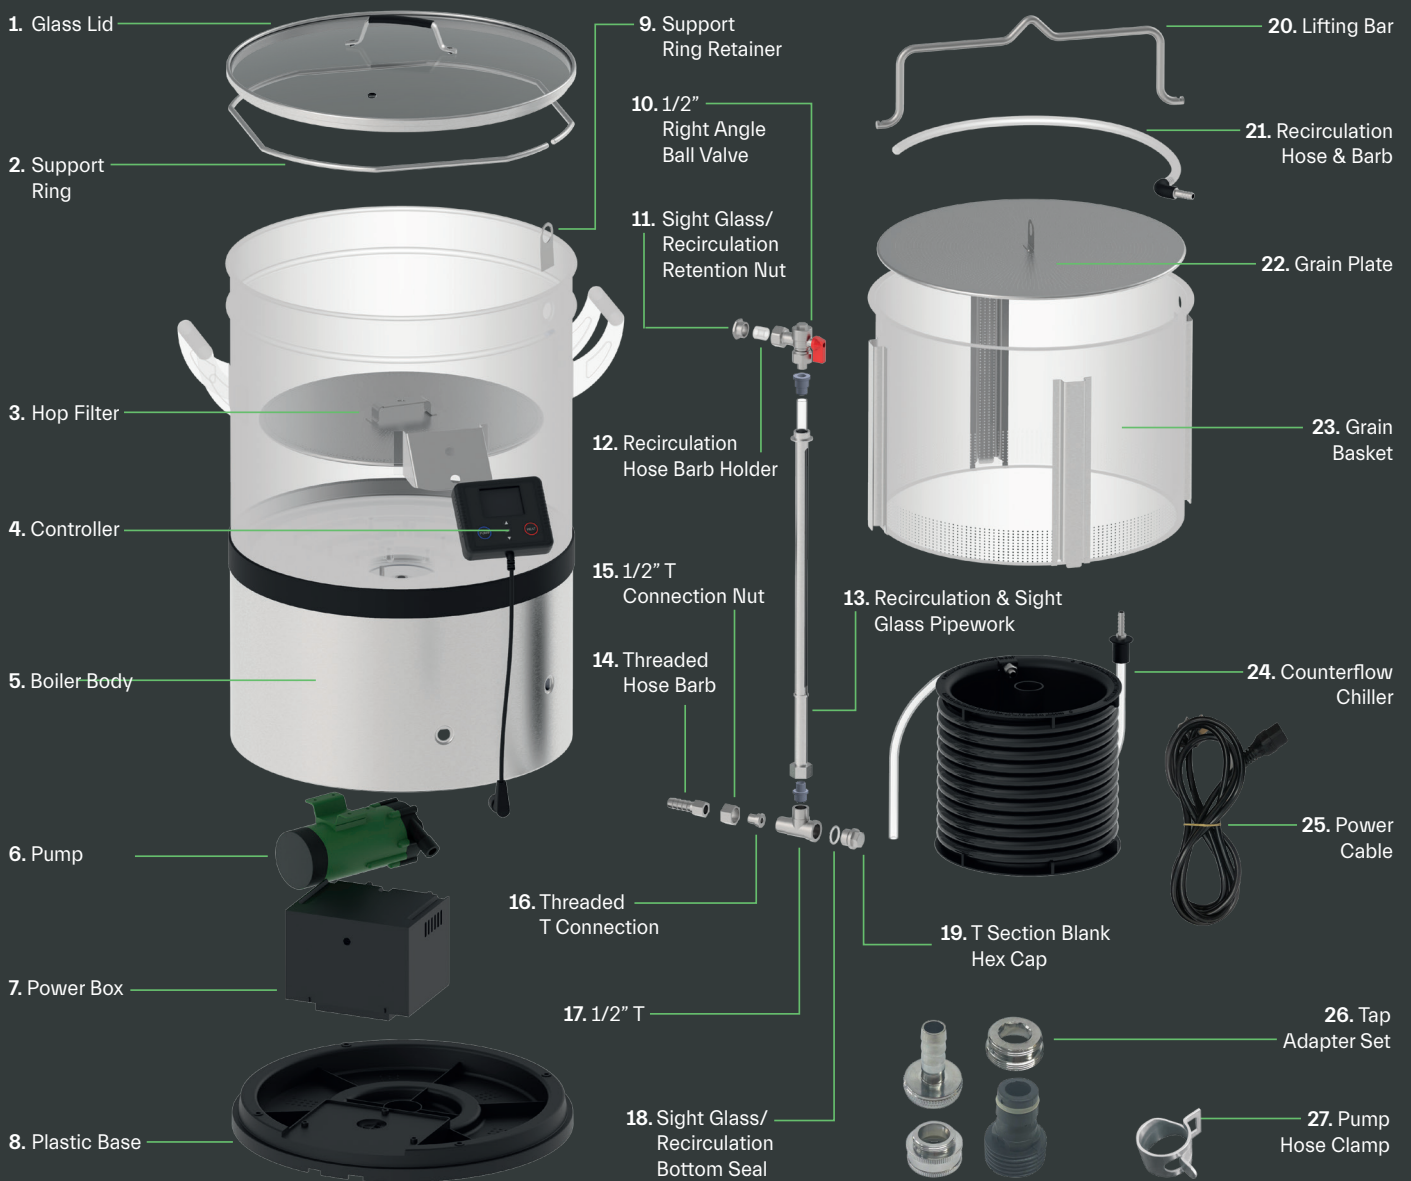

ANATOMY DIAGRAM & PARTS LIST

GRAINFATHER

LIST OF PARTS

	PRODUCT NAME	GRAINFATHER PART #	BSG SKU #
1	Glass Lid	10907	EZZZ9988
2	Support Ring	10900	EZZZ9984
3	Hop Filter	10955	EZZZ9811
4	Controller	10834	EZZZ9162
5	Boiler Body	N/A	N/A
6	Pump	10833	EZZZ9161
7	Power Box	N/A	N/A
8	Plastic Base (US)	10960	EZZZ9966
9	Support Ring Retainer	10926	EZZZ9999
10	1/2" Right Angle Ball Valve	10843	EZZZ9987
11	Sight Glass/Recirculation Retention Nut	Refer to A	Refer to A
12	Recirculation Hose Barb Holder	Refer to B	Refer to B
13	Recirculation & Sight Glass Pipework	10835	EZZZ9163
14	Threaded Hose Barb	10951	EZZZ9809
15	1/2" T Connection Nut	Refer to A	Refer to A
16	Threaded T Connection	Refer to A	Refer to A
17	1/2" T	10902	EZZZ9986
18	Sight Glass/Recirculation Bottom Seal	Refer to B	Refer to B
19	T Section Blank Hex Cap	10836	EZZZ9803
20	Lifting Bar	10838	EZZZ9165
21	Recirculation Hose & Barb	Refer to B	Refer to B
22	Grain Plate	10837	EZZZ9164
23	Grain Basket	10832	EZZZ9160
24	Counterflow Chiller	10840	EZZZ9166
25	Power Cable (US)	10917	EZZZ9994
26	Tap Adapter Set	10399	EZZZ9091
27	Pump Hose Clamp	10905	N/A
A	Nuts & Bolts Pack	10920	EZZZ9996
B	Silicone & Seals Pack	10841	EZZZ9167

BREWING SYSTEM